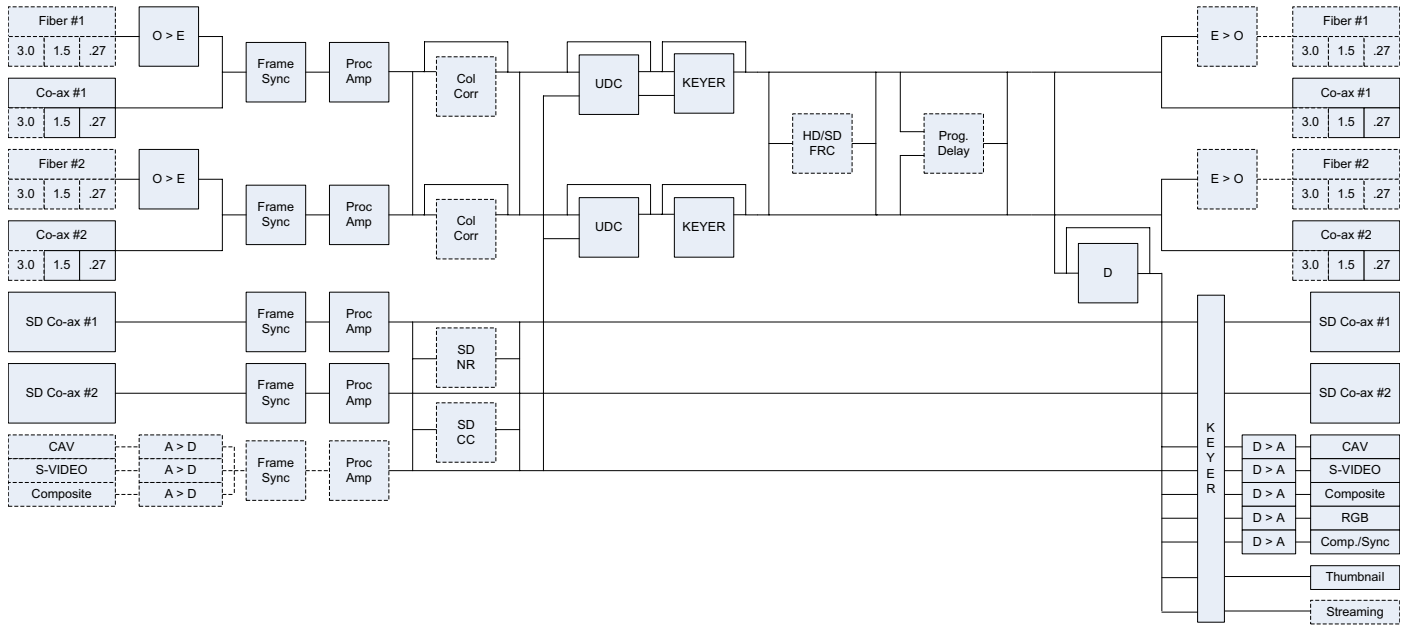

X85 Standards Converter Options

The 1RU X85 with the standards converter option is available for analog video inputs and outputs, optional color correction, optional Dolby® E/Dolby® Digital decoding and encoding, optional DTS Neural Surround™ Up/DownMix and DTS Neural Loudness Control processing.

There also is an option for 3 Gb/s Level A and Level B input and output. Although the X85 can support the standards conversion option and program delay option, only one may operate at a time.

X85 Video Processing Block Diagram