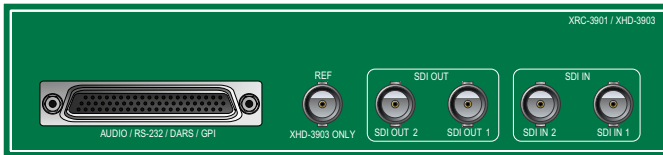

XRC-3901-SD and XRC-3901-HD Back Module