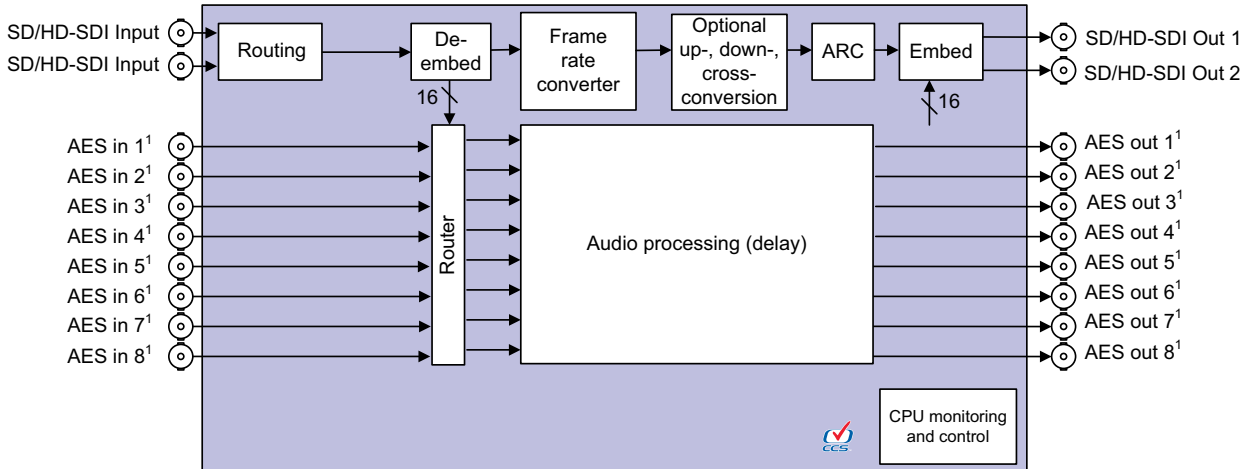

NEO Modular Standards Converter

The XHD-3903 is available in two versions — an SD version for the standard conversion of SD-SDI (525/59.94) and SD-SDI (625/50) programs, and an SD/HD version that adds HD-SDI 1080i-50/59.94 and HD-SDI 720p-50/59.94

capabilities. Audio can be processed as either AES or embedded, and the proper delay is added to maintain lip sync.

XRC-3901 Block Diagram