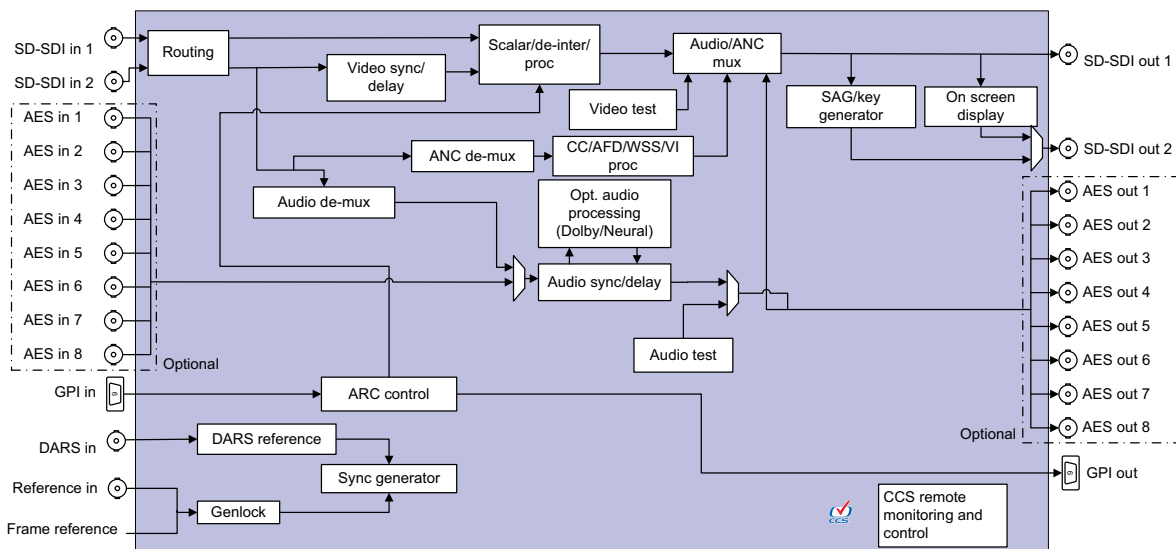

XHD-3903 Block Diagram