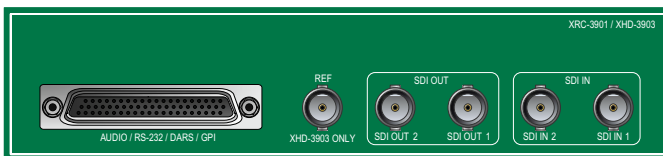

XHD-3903 Back Module